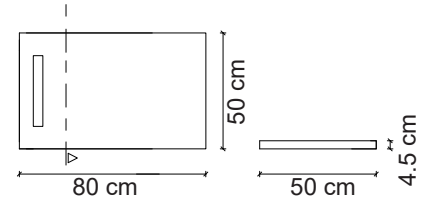

ELT-80 Ceviz Masif Tezgah
Solid Walnut Counter

**Ürünlerimiz %100 doğal masif ağaç olduğundan dolayı renk ve desenlerde farklılıklar olabilir.

**Since our products are 100% natural solid wood, there may be differences in color and patterns.