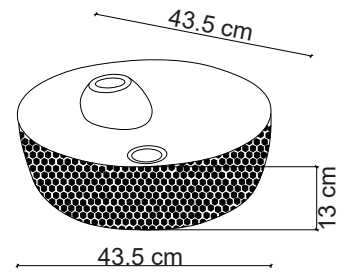

Ebat / Size
43.5x43.5x13 cm