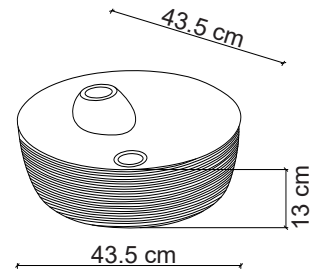

Ebat / Size
43.5x43.5x13 cm