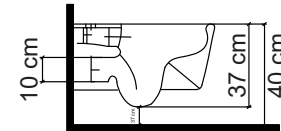

E-5006R kodlu lavabo, **ET-103** kodlu klozetin takımı olarak kullanılabilir.