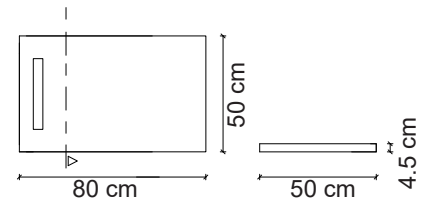

**Ürünlerimiz %100 doğal masif ağaç olduğundan dolayı renk ve desenlerde farklılıklar olabilir.

**Since our products are 100% natural solid wood, there may be differences in color and patterns.