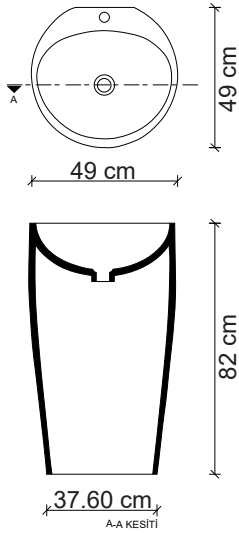

49x49x82 cm

**Aksesuarlar fiyata dahil değildir.

E-202S Monoblok Lavabo
Pedestal Basin