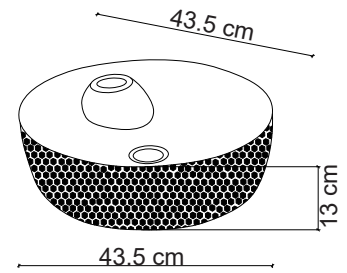

Ebat / Size
43.5x43.5x13 cm