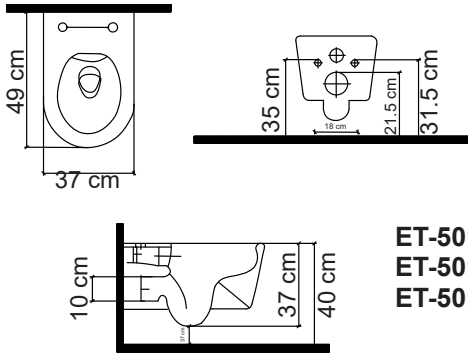

37x49x37 cm

**Klozet kapağı fiyata dahildir / Includes cover

ET-501M1
ET-501M4
ET-501M5

ET-501M4 Mermer Desenli Klozet
Marble Design Toilet

37x49x37 cm

**Klozet kapağı fiyata dahildir / Includes cover

ET-604