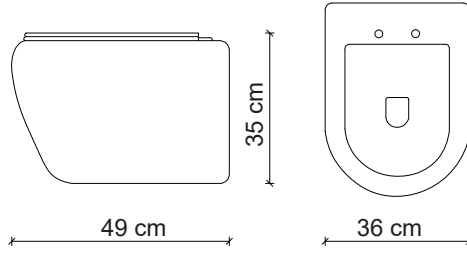

Klozet : ET-H201BR

ET-H201BR Mat Bronz Klozet
Matt Bronze Toilet

36x35x49 cm

**Klozet kapağı fiyata dahildir / Includes cover

ET-H201MG Mat Gri Klozet
Matt Gray Toilet

36x35x49 cm

**Klozet kapağı fiyata dahildir / Includes cover