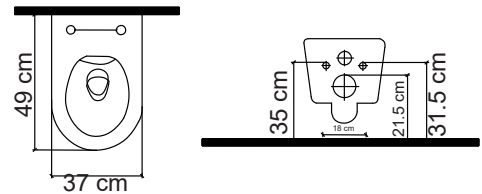

E-5006R kodlu lavabo, **ET-103** kodlu klozetin takımı olarak kullanılabilir.