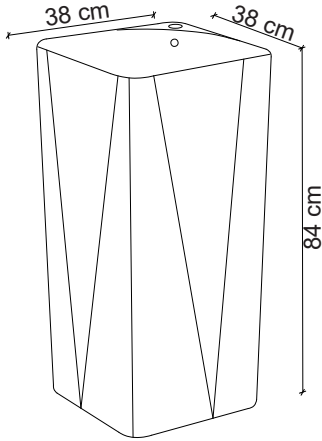

EA-312 Ayna / *Mirror* 62x81 cm

38x38x84 cm

**Görselde kullanılan batarya kodu: FM-1113

**Aksesuarlar fiyata dahil değildir.

E-204A Monoblok Lavabo
Pedestal Basin