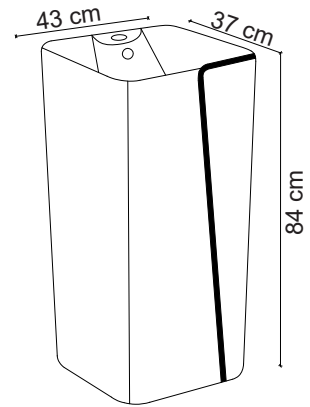

43x37x84 cm

**Görselde kullanılan batarya kodu: FK-1615

**Aksesuarlar fiyata dahil değildir.