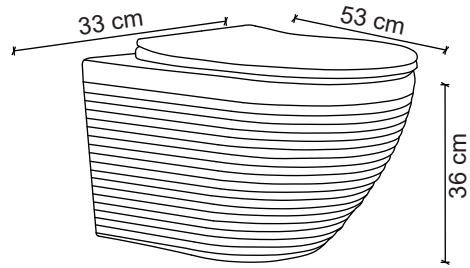

37x49x37 cm

**Klozet kapağı fiyata dahildir / Includes cover

ET-501M1
ET-501M4
ET-501M5

ET-501M4 Mermer Desenli Klozet
Marble Design Toilet

37x49x37 cm

**Klozet kapağı fiyata dahildir / Includes cover

ET-604