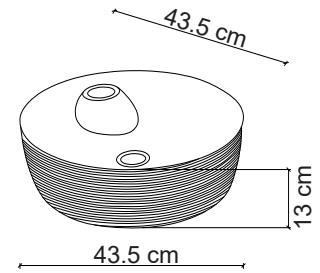

Ebat / Size
43.5x43.5x13 cm