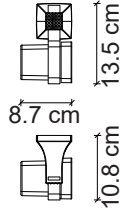

FD-91202 Altın Sabunluk
Gold Soap Dish