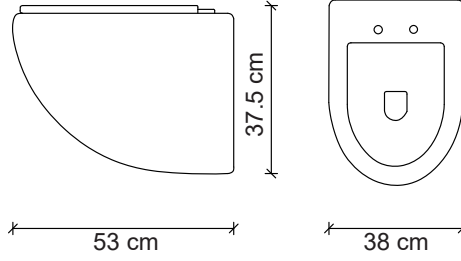

Klozet : ET-H203M5

ET-H203M5 Mat Siyah Klozet
Matt Black Toilet

38x37.5x53 cm

**Klozet kapağı fiyata dahildir / Includes cover

ET-H203MB Mat Beyaz Klozet
Matt White Toilet

38x37.5x53 cm

**Klozet kapağı fiyata dahildir / Includes cover