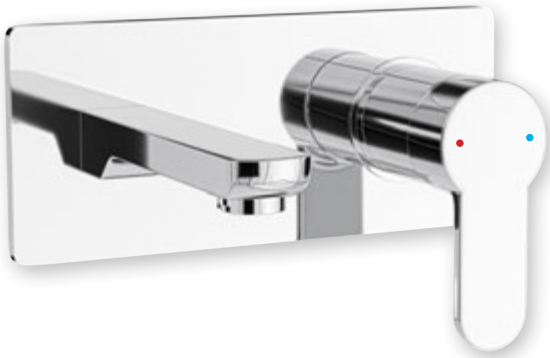

CHROME
VS-4870

7.900 TL

- Brass concealed chrome sink mixer / Krom Batarya
- Brass square chrome spout / Kare piriç krom su çıkış ucu