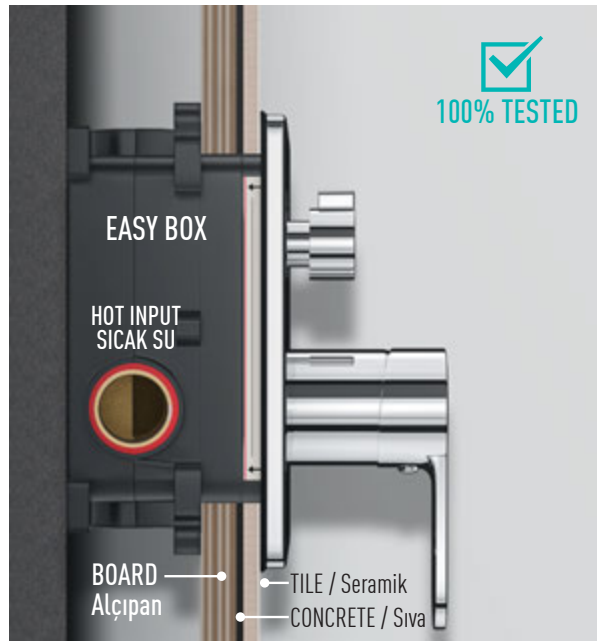

- Brass square shower mixer 3 way - Gold / Batarya
- 95x120 mm 3Jet Royal gold hand shower VS-9397 / El duşu & 300x200 mm Royal gold shower head VS-9979 / Tepe duşu
- 35 cm-Ø20 mm stainless steel gold shower arm Gold Duş borusu
- 150 cm Brass insert, Stainless steel double lock gold shower hose / Gold duş hortumu
- Brass round gold shower outlet elbow with hand shower holder / Yuvarlak askılı gold su çıkış dirseği
- Brass round gold spout / Yuvarlak piriç gold su çıkış ucu