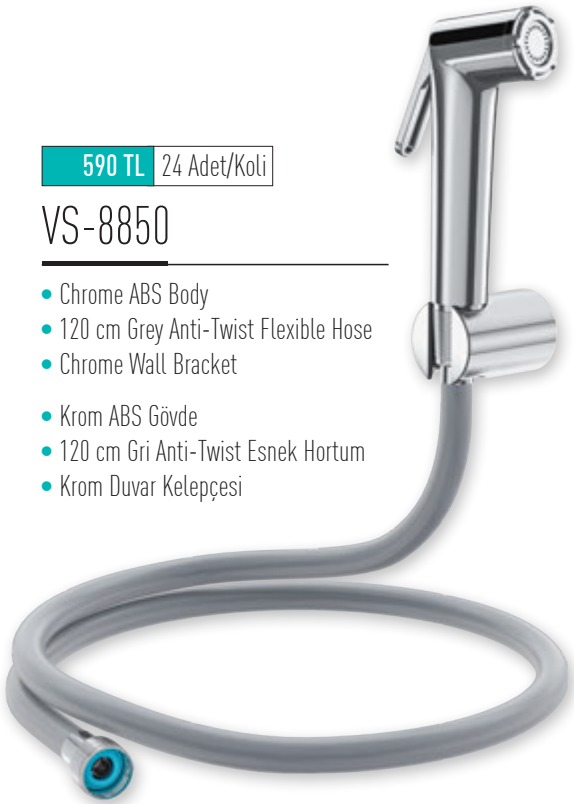

590 TL 24 Adet/Koli

VS-8850

- Chrome ABS Body
- 120 cm Grey Anti-Twist Flexible Hose
- Chrome Wall Bracket
- Krom ABS Gövde
- 120 cm Gri Anti-Twist Esnek Hortum
- Krom Duvar Kelepçesi