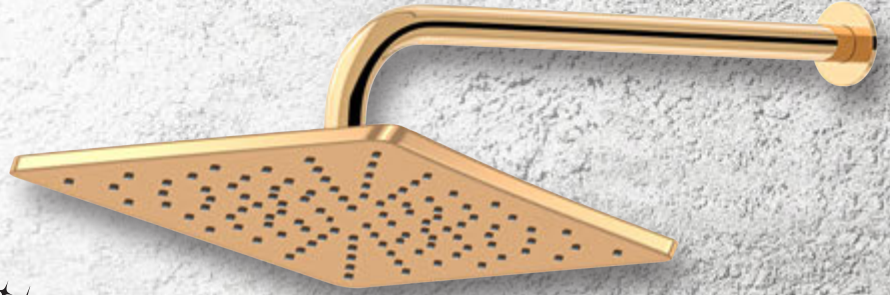

**ROYAL GOLD
VS-4042**

12.750 TL

- Brass square shower mixer 2 way - Gold / Batarya
- 95x120 mm 3Jet Royal gold hand shower VS-9397 / El duşu & 300x200 mm Royal gold shower head VS-9979 / Tepe duşu
- 35 cm-Ø20 mm stainless steel gold shower arm Gold Duş borusu
- 150 cm Brass insert, Stainless steel double lock gold shower hose / Gold duş hortumu
- Brass round gold shower outlet elbow with hand shower holder / Yuvarlak askılı gold su çıkış dirseği

BATHROOM DESIGN
beyond your
expectations

LUXURY GOLD