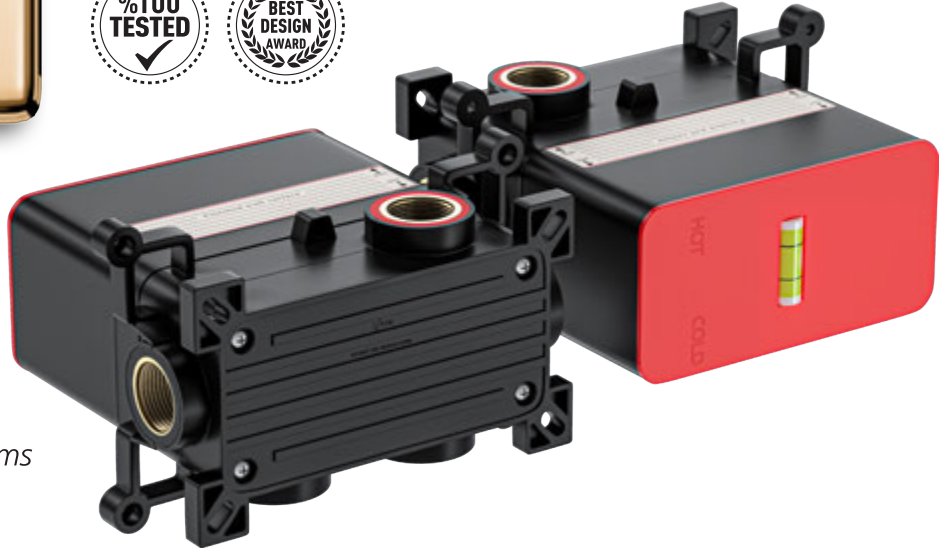

Shower Systems

Yüksek Verimli Ankastr Duş Bataryası

Noiseproof / Waterproof
Easybox