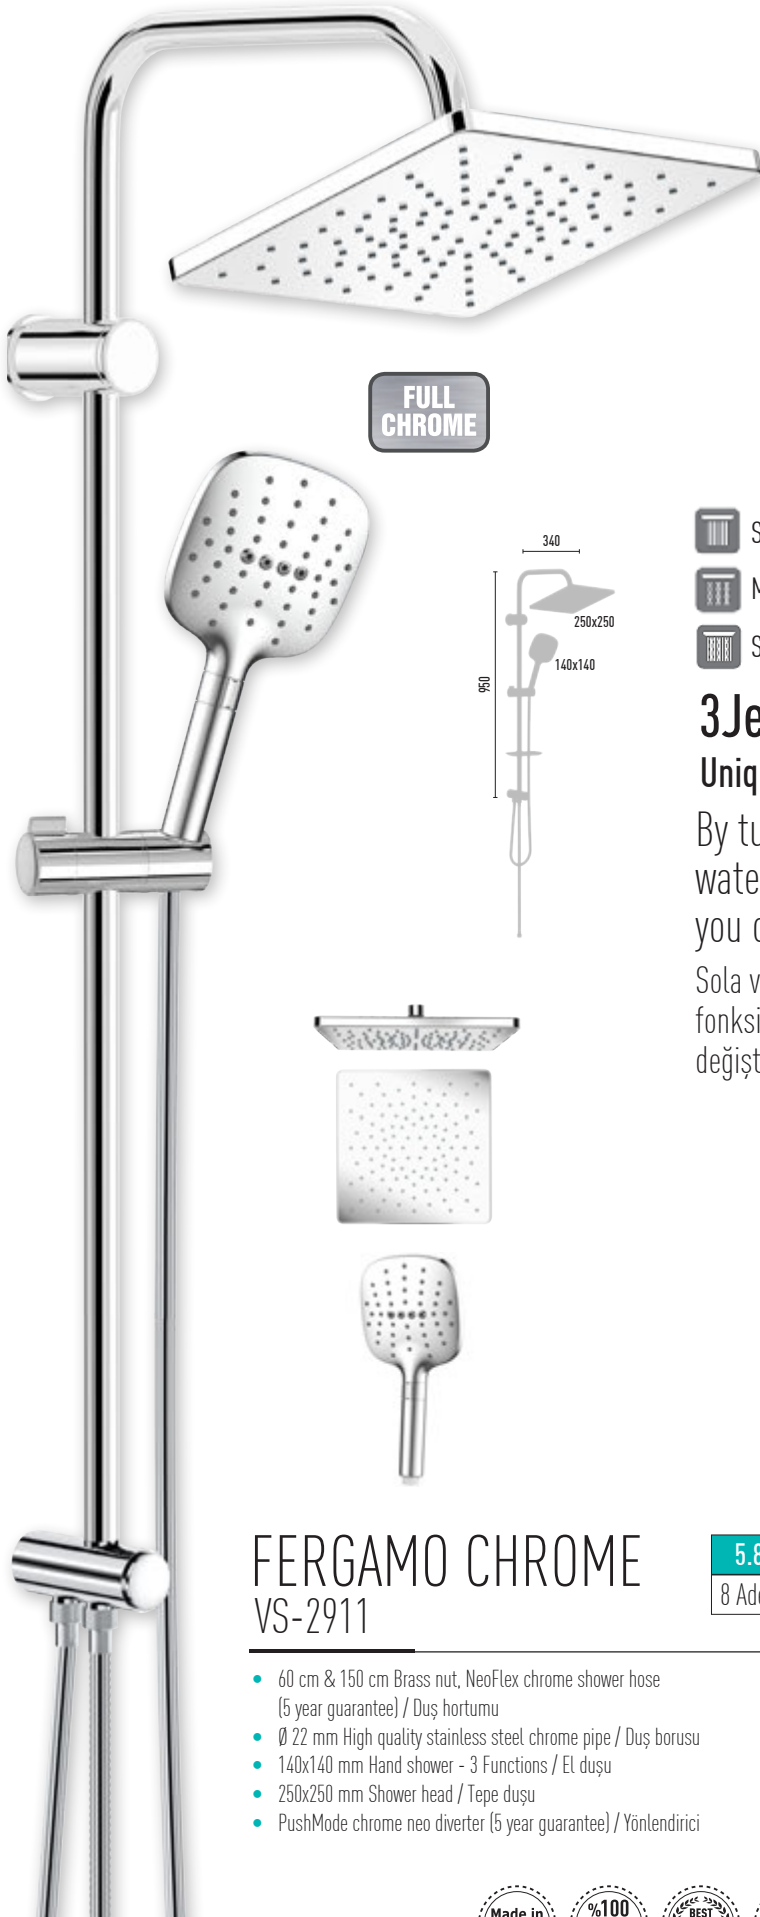

Full Chrome Patented Design GENİŞ EL DUŞU

FULL
CHROME