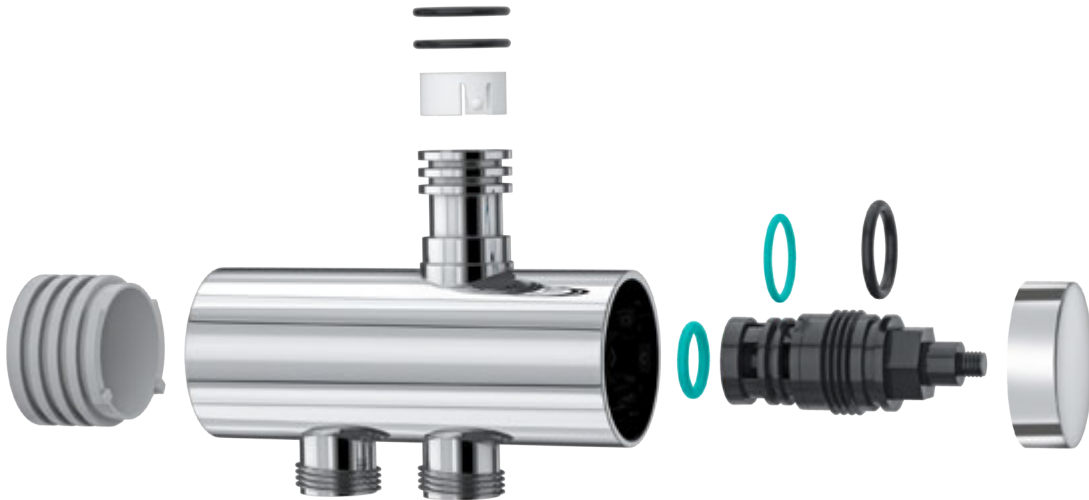

Comfortable PushMode

Kolay Kullanımlı PushMode

Longer Life Time

Uzun Ömürlü

Water Saving

Su Tasarrufu

High Flow

Yüksek Su Akışı