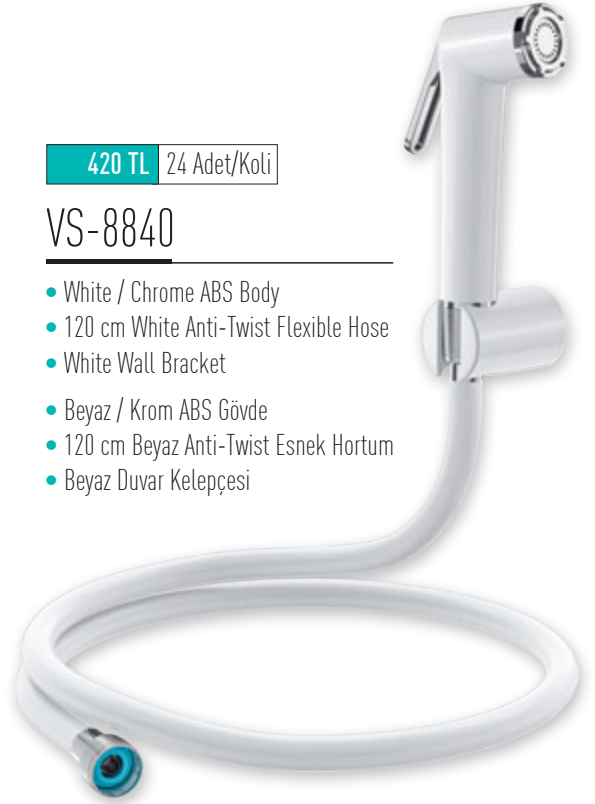

VS-8820

- White ABS Body
- 120 cm White Anti-Twist Flexible Hose
- White Wall Bracket
- Beyaz ABS Gövde
- 120 cm Beyaz Anti-Twist Esnek Hortum
- Beyaz Duvar Kelepçesi

420 TL 24 Adet/Koli

VS-8840

- White / Chrome ABS Body
- 120 cm White Anti-Twist Flexible Hose
- White Wall Bracket
- Beyaz / Krom ABS Gövde
- 120 cm Beyaz Anti-Twist Esnek Hortum
- Beyaz Duvar Kelepçesi