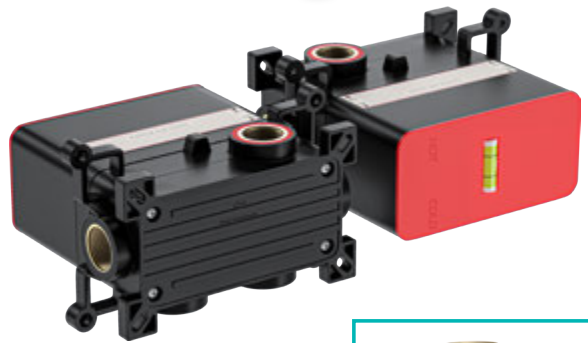

2 Way Noiseproof / Waterproof Easybox for Concealed Shower Mixer

2 Yön Yüksek Verimli Ankastr Düş Bataryası