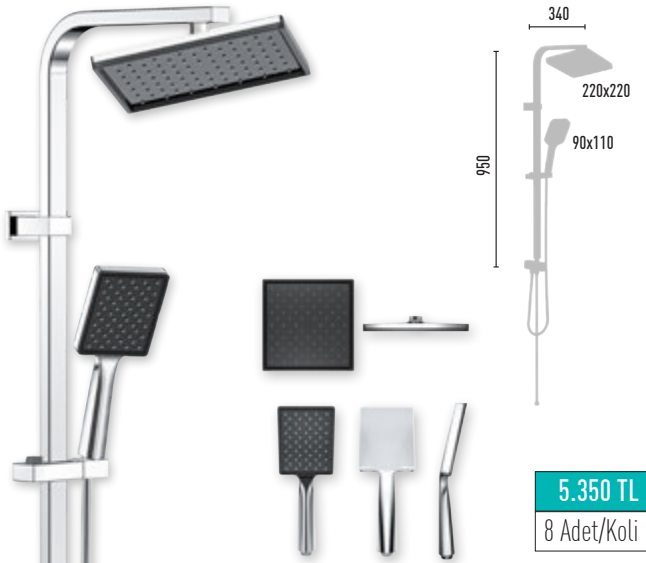

PERFECT
DESIGN

L A R G E

SHAPE

Square Slider

PushMode
Neo Diverter

QUADRO Series

QUADRO CHROME SPACE VS-2703

- 60 cm & 150 cm Brass nut, NeoFlex chrome shower hose (5 year guarantee) / Duş hortumu
- 18x30 mm High quality stainless steel chrome pipe / Duş borusu
- 90x110 mm Hand shower - 1 Functions / El duşu
- 220x220 mm Shower head / Tepe duşu
- PushMode chrome neo diverter (5 year guarantee) / Yönlendirici

QUADRO CHROME ORION VS-2709

- 60 cm & 150 cm Brass nut, NeoFlex chrome shower hose (5 year guarantee) / Duş hortumu
- 18x30 mm High quality stainless steel chrome pipe / Duş borusu
- 90x110 mm Hand shower - 1 Functions / El duşu
- 220x220 mm Shower head / Tepe duşu
- PushMode chrome neo diverter (5 year guarantee) / Yönlendirici