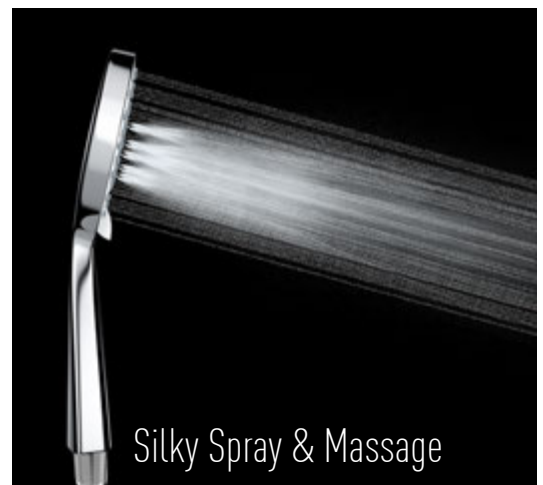

EasySwitch

MADE IN Türkiye

Anti-scalding
patented technology

Comfortable and Ergonomic Handle Design

Silky Spray

Massage

Silky Spray & Massage

BLISTER