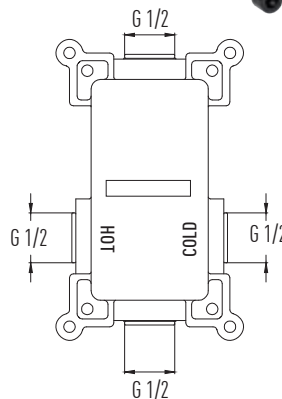

2 Way Noiseproof / Waterproof Easybox for Concealed Shower Mixer

2 Yön Yüksek Verimli Ankastr Düş Bataryası