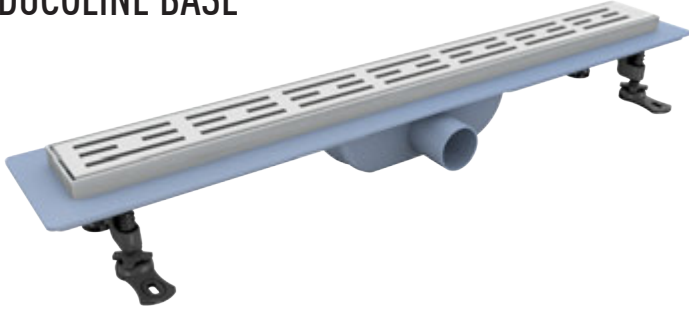

DUCOLINE BASE

AISI 304 Frame & Grid
Flanged Plastic Body – Side Outlet
AISI 304 Izgara ve Çerçeve
Flanşlı ABS Plastik Gövde - Yan Çıkış

Code/Kod	Outlet/Çıkış	Length/Uzunlu	TL
VLD-596310	Ø 40	40 cm	12 1.290
VLD-596320	Ø 40	60 cm	6 1.690
VLD-596330	Ø 40	80 cm	6 2.160

With Isolation
Tape Set
İzolasyon Bantlı

Code/Kod	TL
VLD-596310-MT	1.440
VLD-596320-MT	1.900
VLD-596330-MT	2.430