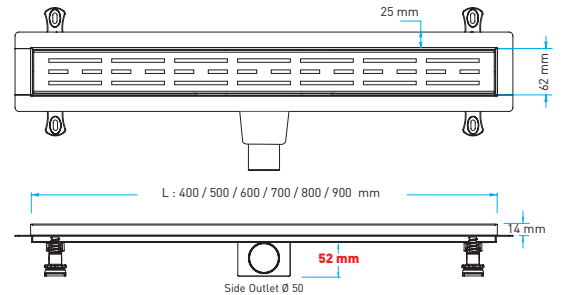

You can watch the installation video of this system on Youtube Valtemo TV channel.