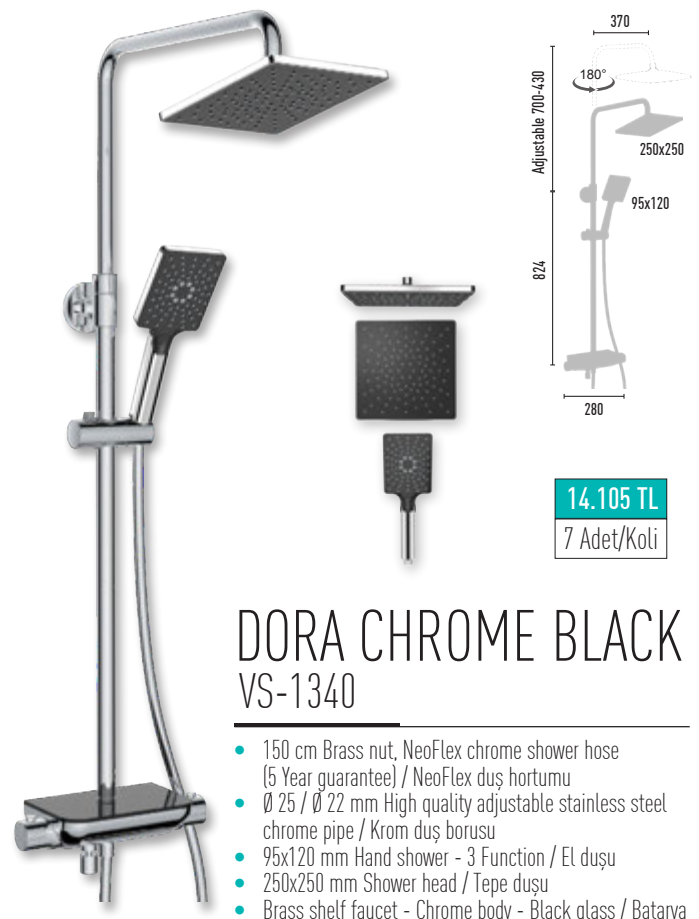

DORA CHROME BLACK VS-1340

- 150 cm Brass nut, NeoFlex chrome shower hose (5 Year guarantee) / NeoFlex duş hortumu
- Ø 25 / Ø 22 mm High quality adjustable stainless steel chrome pipe / Krom duş borusu
- 95x120 mm Hand shower - 3 Function / El duşu
- 250x250 mm Shower head / Tepe duşu
- Brass shelf faucet - Chrome body - Black glass / Batarya