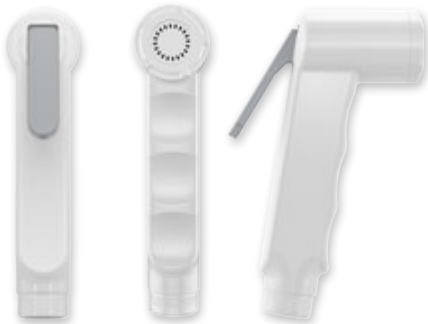

VS-8625

White ABS Body
Beyaz ABS Gövde

180 TL

102 Adet/Koli

BLISTER

BOX