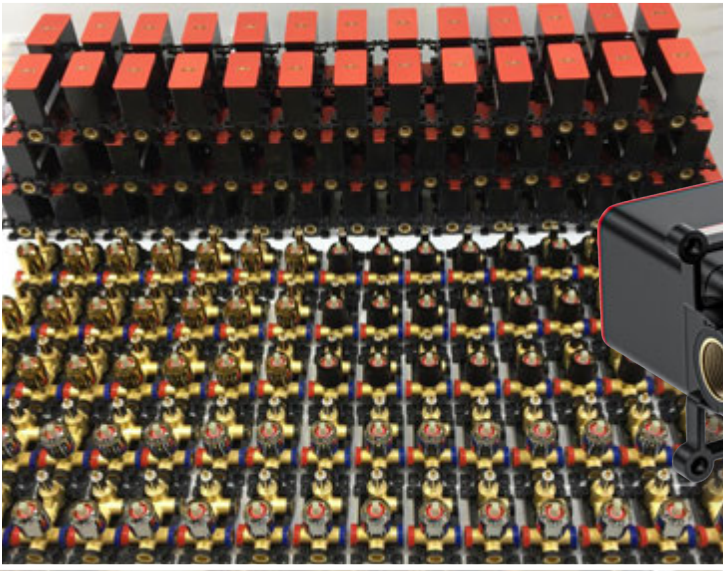

MADE IN Türkiye

Easybox

Noiseproof / Waterproof

Yüksek Verimli Ankastr Duş Bataryası

CONCEALED SHOWER SYSTEMS ANKASTRE DUŞ SİSTEMLERİ

Shower Systems

SELECTED ORIGINAL HIGH QUALITY MATERIALS

Shower systems collection has been created with the latest technology, first class materials and unique design.