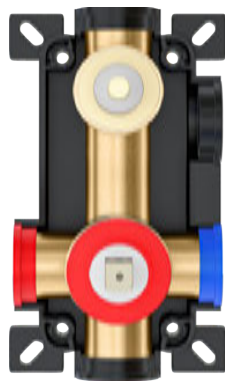

2 Way Noiseproof / Waterproof Easybox for Concealed Shower Mixer

2 Yön Yüksek Verimli Ankastr Düş Bataryası