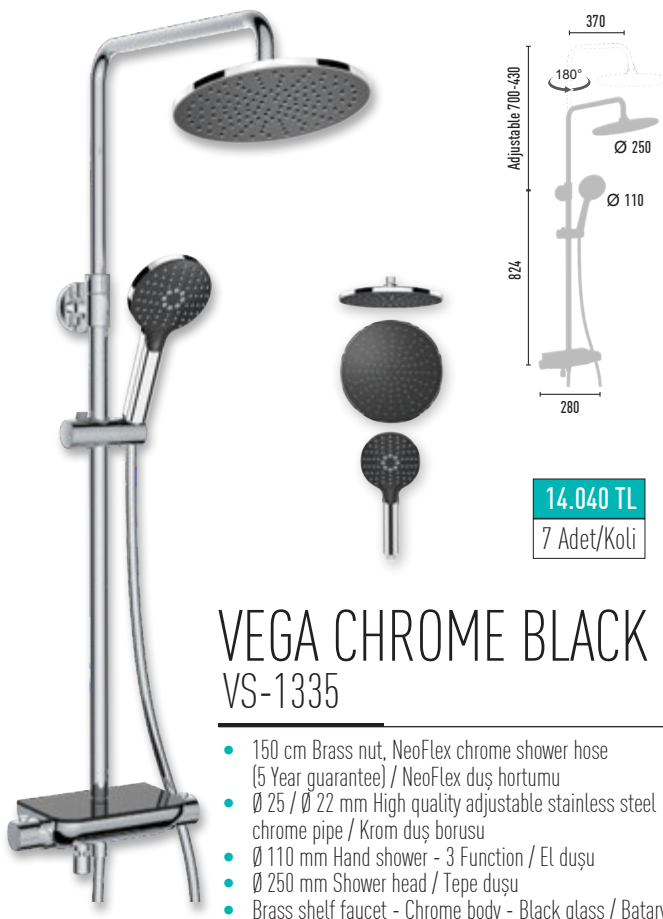

VEGA CHROME BLACK VS-1335

- 150 cm Brass nut, NeoFlex chrome shower hose (5 Year guarantee) / NeoFlex duş hortumu
- Ø 25 / Ø 22 mm High quality adjustable stainless steel chrome pipe / Krom duş borusu
- Ø 110 mm Hand shower - 3 Function / El duşu
- Ø 250 mm Shower head / Tepe duşu
- Brass shelf faucet - Chrome body - Black glass / Batarya