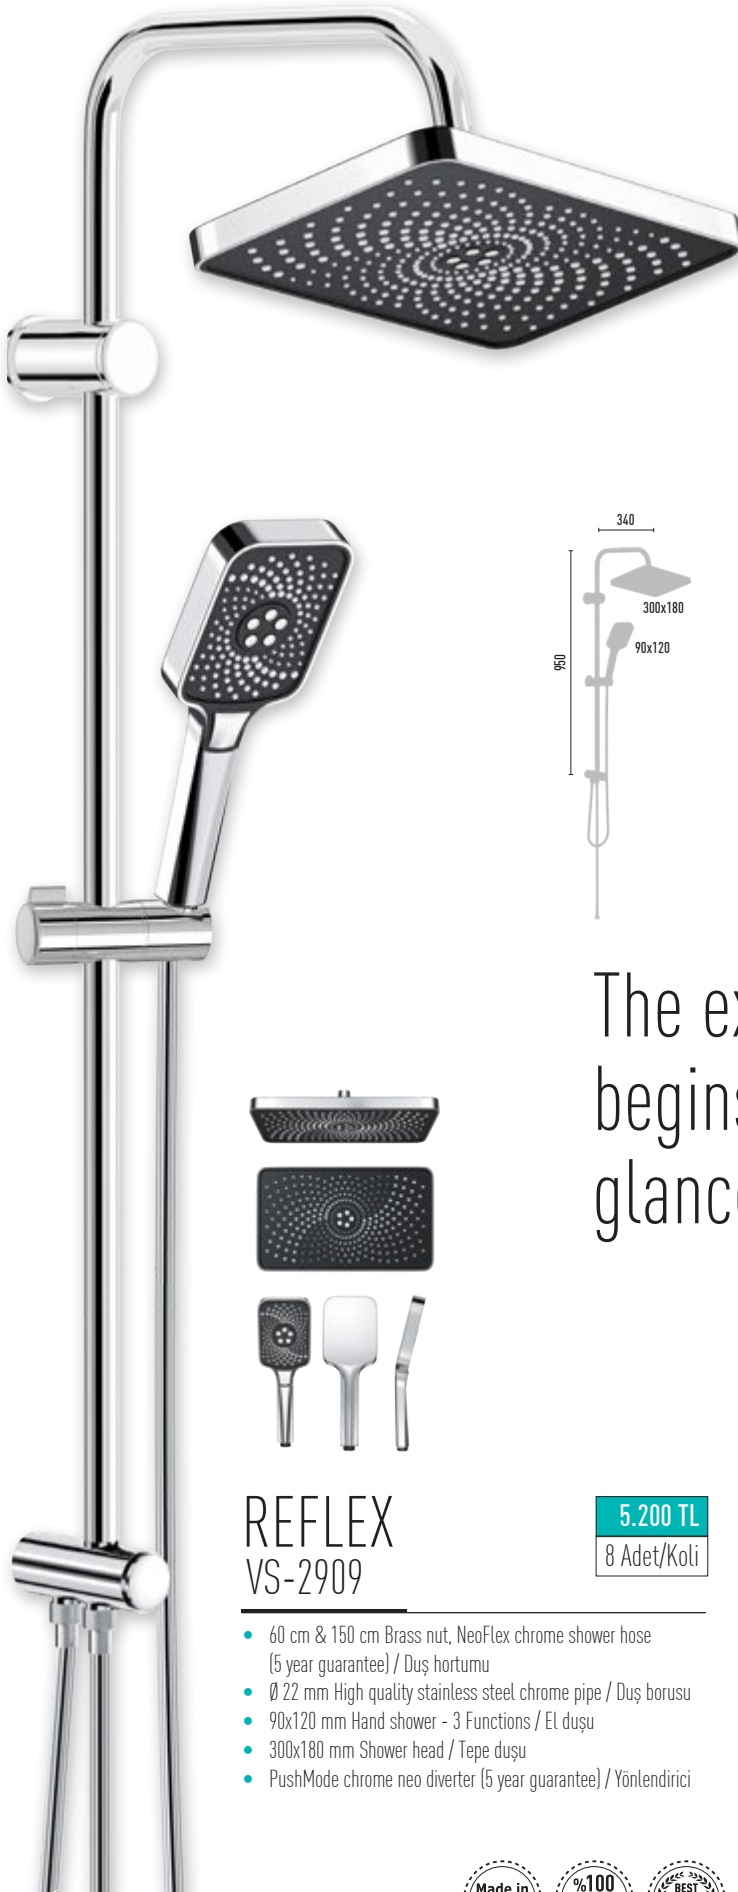

BOTEGA CHROME VS-2910

5.700 TL
8 Adet/Koli

- 60 cm & 150 cm Brass nut, NeoFlex chrome shower hose (5 year guarantee) / Duş hortumu
- Ø 22 mm High quality stainless steel chrome pipe / Duş borusu
- Ø 140 mm Hand shower - 3 Functions / El duşu
- Ø 250 mm Shower head / Tepe duşu
- PushMode chrome neo diverter (5 year guarantee) / Yönlendirici

Full Chrome Shower Head

FERGAMO CHROME VS-2911

5.800 TL

8 Adet/Koli

- 60 cm & 150 cm Brass nut, NeoFlex chrome shower hose (5 year guarantee) / Duş hortumu
- Ø 22 mm High quality stainless steel chrome pipe / Duş borusu
- 140x140 mm Hand shower - 3 Functions / El duşu
- 250x250 mm Shower head / Tepe duşu
- PushMode chrome neo diverter (5 year guarantee) / Yönlendirici

Inspired by water...
**CONCAVE
FACEPLATE
DESIGN**

300x180

The experience
begins at first
glance...

REFLEX
VS-2909

5.200 TL

8 Adet/Koli

- 60 cm & 150 cm Brass nut, NeoFlex chrome shower hose (5 year guarantee) / Duş hortumu
- Ø 22 mm High quality stainless steel chrome pipe / Duş borusu
- 90x120 mm Hand shower - 3 Functions / El duşu
- 300x180 mm Shower head / Tepe duşu
- PushMode chrome neo diverter (5 year guarantee) / Yönlendirici

SOFT SLICON NOZZLE

Yumuşak Silikon Nozullar

250 mm

VENOTTO
VS-2906

4.800 TL

8 Adet/Koli

- 60 cm & 150 cm Brass nut, NeoFlex chrome shower hose (5 year guarantee) / Duş hortumu
- Ø 22 mm High quality stainless steel chrome pipe / Duş borusu
- Ø 120 mm Hand shower - 3 Functions / El duşu
- Ø 250 mm Shower head / Tepe duşu
- PushMode chrome neo diverter (5 year guarantee) / Yönlendirici