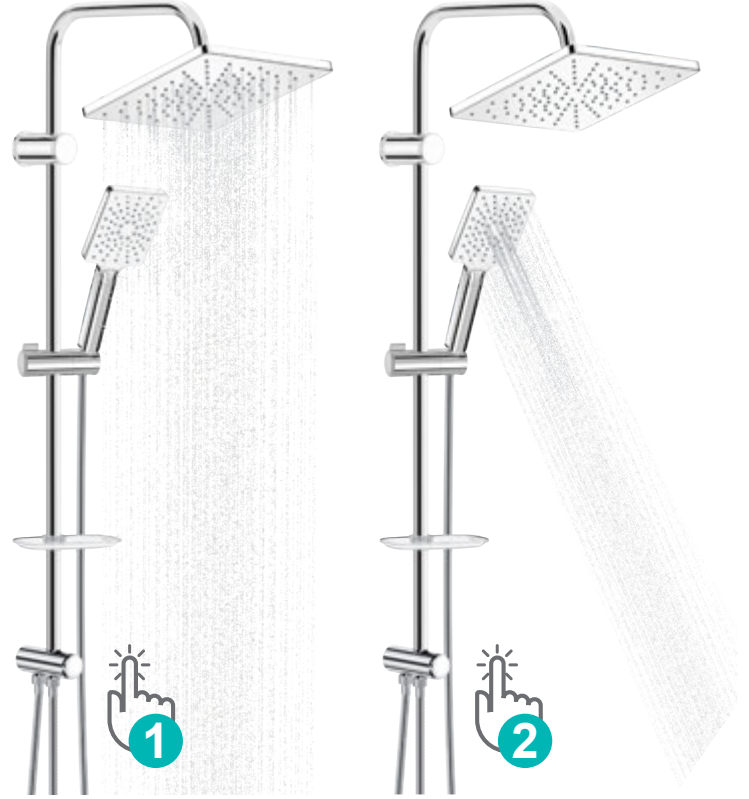

You can watch the installation
video of this system on
Youtube Valtemo TV channel.

Bu sistemin montaj videosunu
YouTube Valtemo TV
kanalından izleyebilirsiniz.

EasyPush & Change

- Push button diverter combines stylish look with superb functionality.
- Easily switch between shower head and hand shower.
- High flow rate. Suitable for Low / High water pressure.
- Feel the comfort. Button softness is not affected by water pressure.