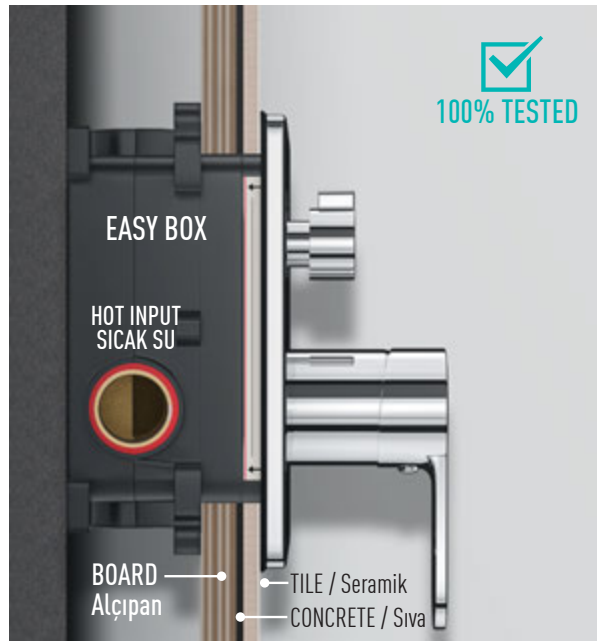

GOLD

CHROME

BLACK

GOLD

3 Way Noiseproof / Waterproof Easybox for Concealed Shower Mixer

3 Yön Yüksek Verimli Ankastré Duş Bataryası

MADE IN Türkiye

3 WAY SERIES