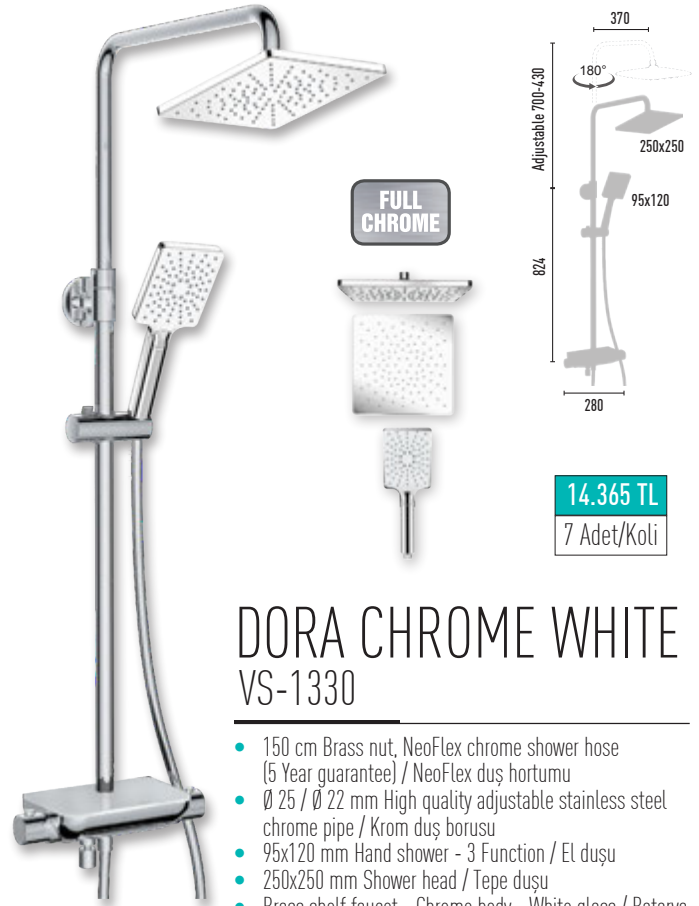

13.650 TL
7 Adet/Koli

LINDA CHROME BLACK VS-1320

- 150 cm Brass nut, NeoFlex chrome shower hose (5 Year guarantee) / NeoFlex duş hortumu
- Ø 25 / Ø 22 mm High quality adjustable stainless steel chrome pipe / Krom duş borusu
- 90x110 mm Hand shower - 1 Function / El duşu
- 220x220 mm Shower head / Tepe duşu
- Brass shelf faucet - Chrome body - Black glass / Batarya

VEGA CHROME WHITE VS-1325

- 150 cm Brass nut, NeoFlex chrome shower hose (5 Year guarantee) / NeoFlex duş hortumu
- Ø 25 / Ø 22 mm High quality adjustable stainless steel chrome pipe / Krom duş borusu
- Ø 110 mm Hand shower - 3 Function / El duşu
- Ø 250 mm Shower head / Tepe duşu
- Brass shelf faucet - Chrome body - White glass / Batarya