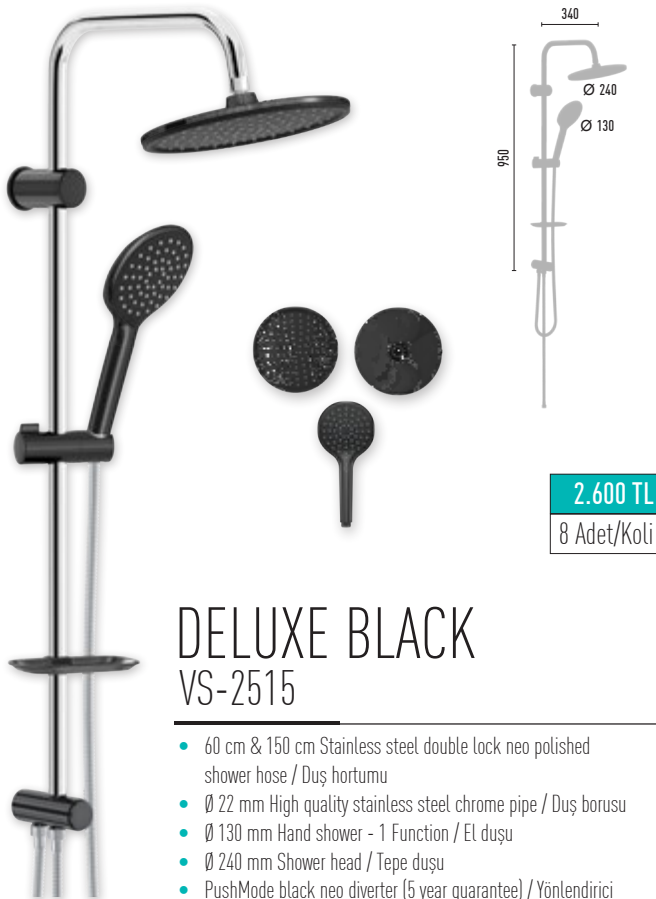

3.900 TL
8 Adet/Koli

LUXO MAT GOLD SPACE VS-2442

8 Pcs

- 60 cm & 150 cm Brass insert, Stainless steel double lock gold shower hose / Gold duş hortumu
- Ø 22 mm High quality stainless steel gold pipe / Duş borusu
- 90x110 mm Hand shower - 1 Functions / El duşu
- 220x220 mm Shower head / Tepe duşu
- PushMode mat gold neo diverter (5 year guarantee) / Yönlendirici

CHROME BLACK

Popüler
Kare
Tasarım

PushMode
Neo Diverter

Shower Systems

ICON Series

SLIM WHITE VS-2503

- 60 cm & 150 cm Stainless steel double lock neo polished shower hose / Duş hortumu
- Ø 22 mm High quality stainless steel chrome pipe / Duş borusu
- Ø 110 mm Hand shower - 1 Function / El duşu
- Ø 250 mm Shower head / Tepe duşu
- PushMode white neo diverter (5 year guarantee) / Yönlendirici

SLIM BLACK VS-2506

- 60 cm & 150 cm Stainless steel double lock neo polished shower hose / Duş hortumu
- Ø 22 mm High quality stainless steel chrome pipe / Duş borusu
- Ø 110 mm Hand shower - 1 Function / El duşu
- Ø 250 mm Shower head / Tepe duşu
- PushMode black neo diverter (5 year guarantee) / Yönlendirici

DELUXE BLACK VS-2515

- 60 cm & 150 cm Stainless steel double lock neo polished shower hose / Duş hortumu
- Ø 22 mm High quality stainless steel chrome pipe / Duş borusu
- Ø 130 mm Hand shower - 1 Function / El duşu
- Ø 240 mm Shower head / Tepe duşu
- PushMode black neo diverter (5 year guarantee) / Yönlendirici