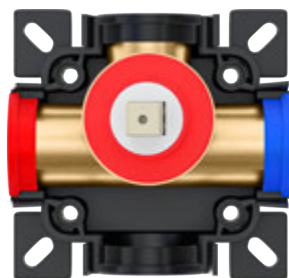

MADE IN Türkiye