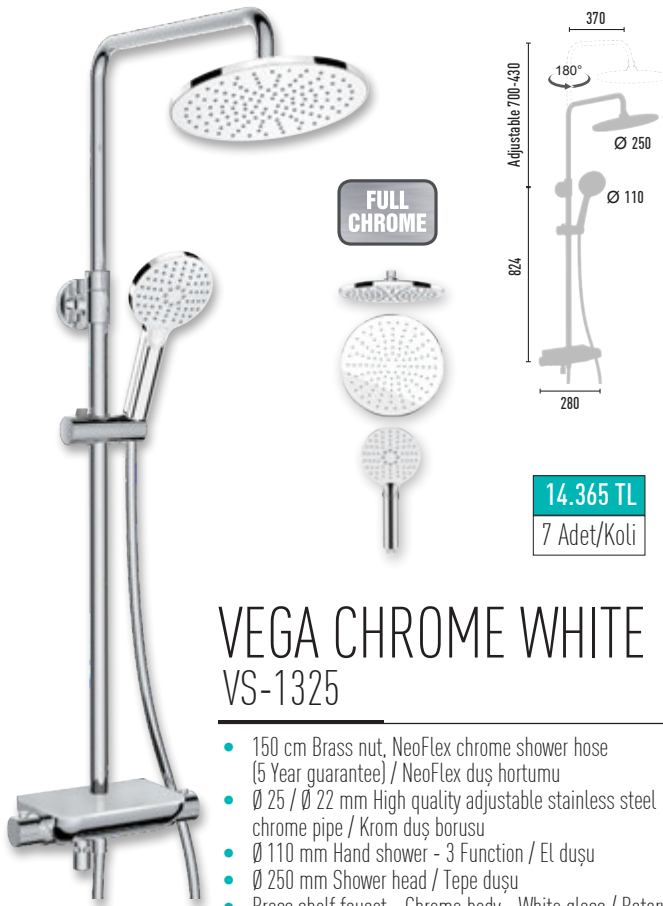

VEGA CHROME WHITE VS-1325

- 150 cm Brass nut, NeoFlex chrome shower hose (5 Year guarantee) / NeoFlex duş hortumu
- Ø 25 / Ø 22 mm High quality adjustable stainless steel chrome pipe / Krom duş borusu
- Ø 110 mm Hand shower - 3 Function / El duşu
- Ø 250 mm Shower head / Tepe duşu
- Brass shelf faucet - Chrome body - White glass / Batarya