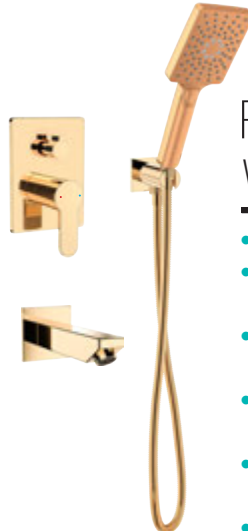

ROYAL GOLD
VS-4072

15.900 TL

- Brass square shower mixer 3 way - Gold / Batarya
- 95x120 mm 3Jet Royal gold hand shower VS-9397 / El duşu & 300x200 mm Royal gold shower head VS-9979 / Tepe duşu
- 35 cm-Ø20 mm stainless steel gold shower arm Gold Duş borusu
- 150 cm Brass insert, Stainless steel double lock gold shower hose / Gold duş hortumu
- Brass round gold shower outlet elbow with hand shower holder / Yuvarlak askılı gold su çıkış dirseği
- Brass round gold spout / Yuvarlak piriç gold su çıkış ucu