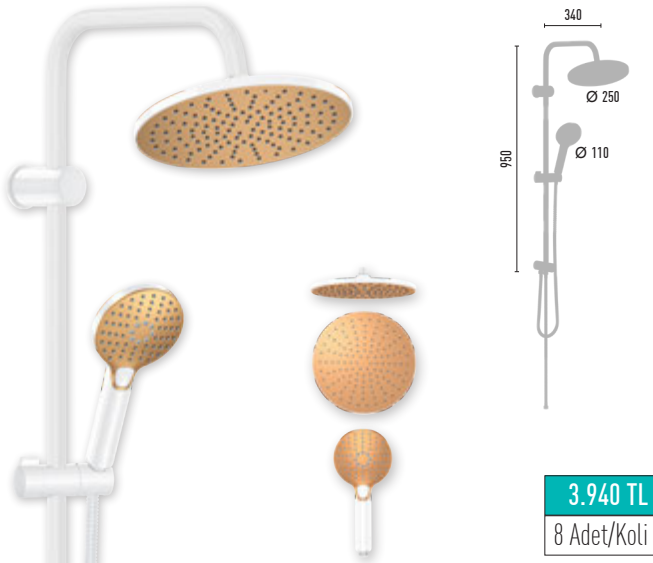

CHOOSE YOUR MODE

TS EN 1112
TS EN 1113

Shower Systems

3.940 TL
8 Adet/Koli

RAINMAX GOLD WHITE VS-2669

- 60 cm & 150 cm Brass insert, Stainless steel double lock white shower hose / Beyaz duş hortumu
- Ø 22 mm High quality stainless steel white pipe / Duş borusu
- Ø 110 mm Hand shower - 3 Functions / El duşu
- Ø 250 mm Shower head / Tepe duşu
- PushMode white neo diverter (5 year guarantee) / Yönlendirici