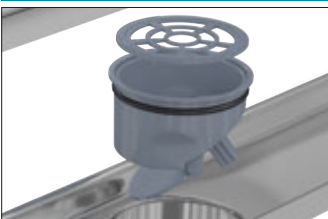

HIGH QUALITY
MATERIALS

CORROSION
RESISTANT
STAINLESS STEEL

%100 WATERTIGHT
INSTALLATION

Hair Filter

Dry Flap

360° Rotatable S-Syphon

Bottom Outlet Ø50

Our products are subjected to quality control tests at every stage of production.