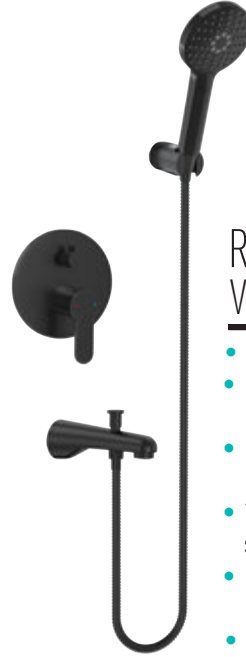

RAINMAX MAT BLACK POP-UP
VS-4602

10.200 TL

- Brass round black shower mixer 2 way / Batarya
- Ø 110 mm mat black 3Jet hand shower VS-9344 / El duşu & Ø240 mm mat black shower head VS-9934 / Tepe duşu
- 35 cm-Ø20 mm stainless steel black shower arm
  Siyah duş borusu
- 150 cm Brass insert, Stainless steel double lock black shower hose / Siyah duş hortumu
- Brass round pop-up functional black water spout
  Yuvarlak pop-up fonksiyonlu pirinç siyah su çıkış ucu
- Black wall bracket / Siyah el duşu askısı

MAT BLACK
SOFT TOUCH

MAT BLACK
SOFT TOUCH