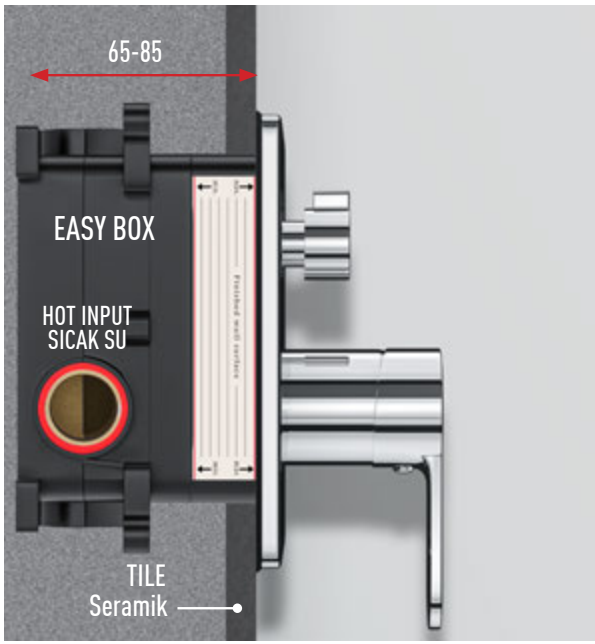

- Brass square shower mixer 3 way - Gold / Batarya
- 95x120 mm 3Jet Royal gold hand shower VS-9397 / El duşu & 300x200 mm Royal gold shower head VS-9979 / Tepe duşu
- 35 cm-Ø20 mm stainless steel gold shower arm Gold Duş borusu
- 150 cm Brass insert, Stainless steel double lock gold shower hose / Gold duş hortumu
- Brass round gold shower outlet elbow with hand shower holder / Yuvarlak askılı gold su çıkış dirseği
- Brass round gold spout / Yuvarlak piriç gold su çıkış ucu