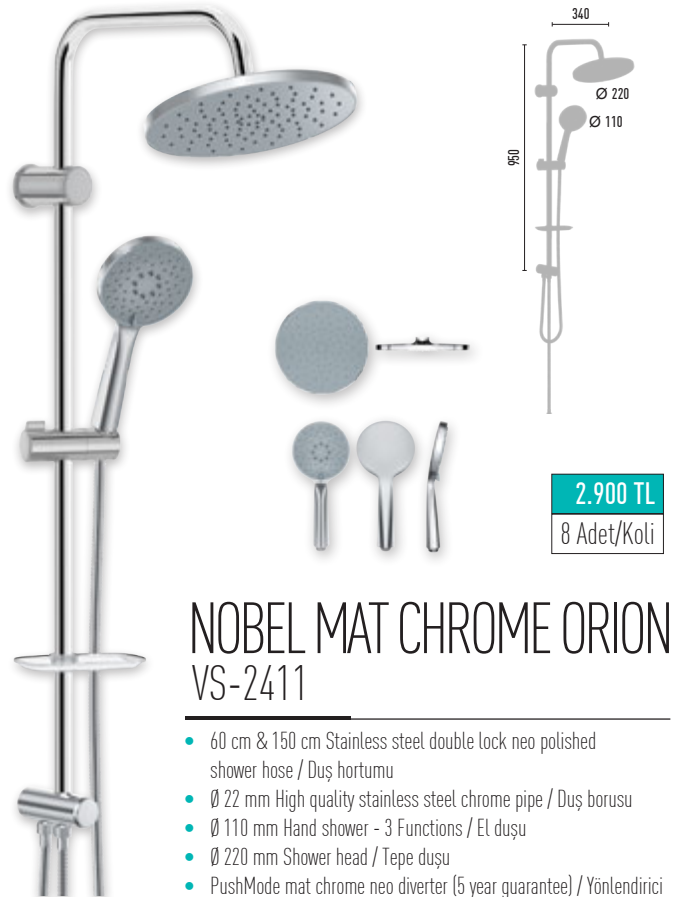

3Jet Hand Shower
Quick & Easy
Function Change

MADE IN **Türkiye**

PushMode
Neo Diverter

NOBEL Series

NOBEL WHITE VS-2403

- 60 cm & 150 cm Stainless steel double lock neo polished shower hose / Duş hortumu
- Ø 22 mm High quality stainless steel chrome pipe / Duş borusu
- Ø 110 mm Hand shower - 3 Functions / El duşu
- Ø 220 mm Shower head / Tepe duşu
- PushMode white neo diverter (5 year guarantee) / Yönlendirici

NOBEL BLACK VS-2409

- 60 cm & 150 cm Stainless steel double lock neo polished shower hose / Duş hortumu
- Ø 22 mm High quality stainless steel chrome pipe / Duş borusu
- Ø 110 mm Hand shower - 3 Functions / El duşu
- Ø 220 mm Shower head / Tepe duşu
- PushMode black neo diverter (5 year guarantee) / Yönlendirici

NOBEL MAT CHROME VS-2410

- 60 cm & 150 cm Stainless steel double lock neo polished shower hose / Duş hortumu
- Ø 22 mm High quality stainless steel chrome pipe / Duş borusu
- Ø 110 mm Hand shower - 3 Functions / El duşu
- Ø 220 mm Shower head / Tepe duşu
- PushMode mat chrome neo diverter (5 year guarantee) / Yönlendirici