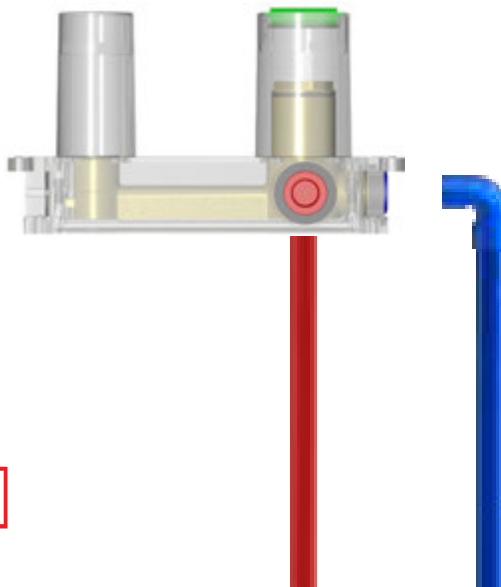

Basin Mixer / Lavabo Bataryası