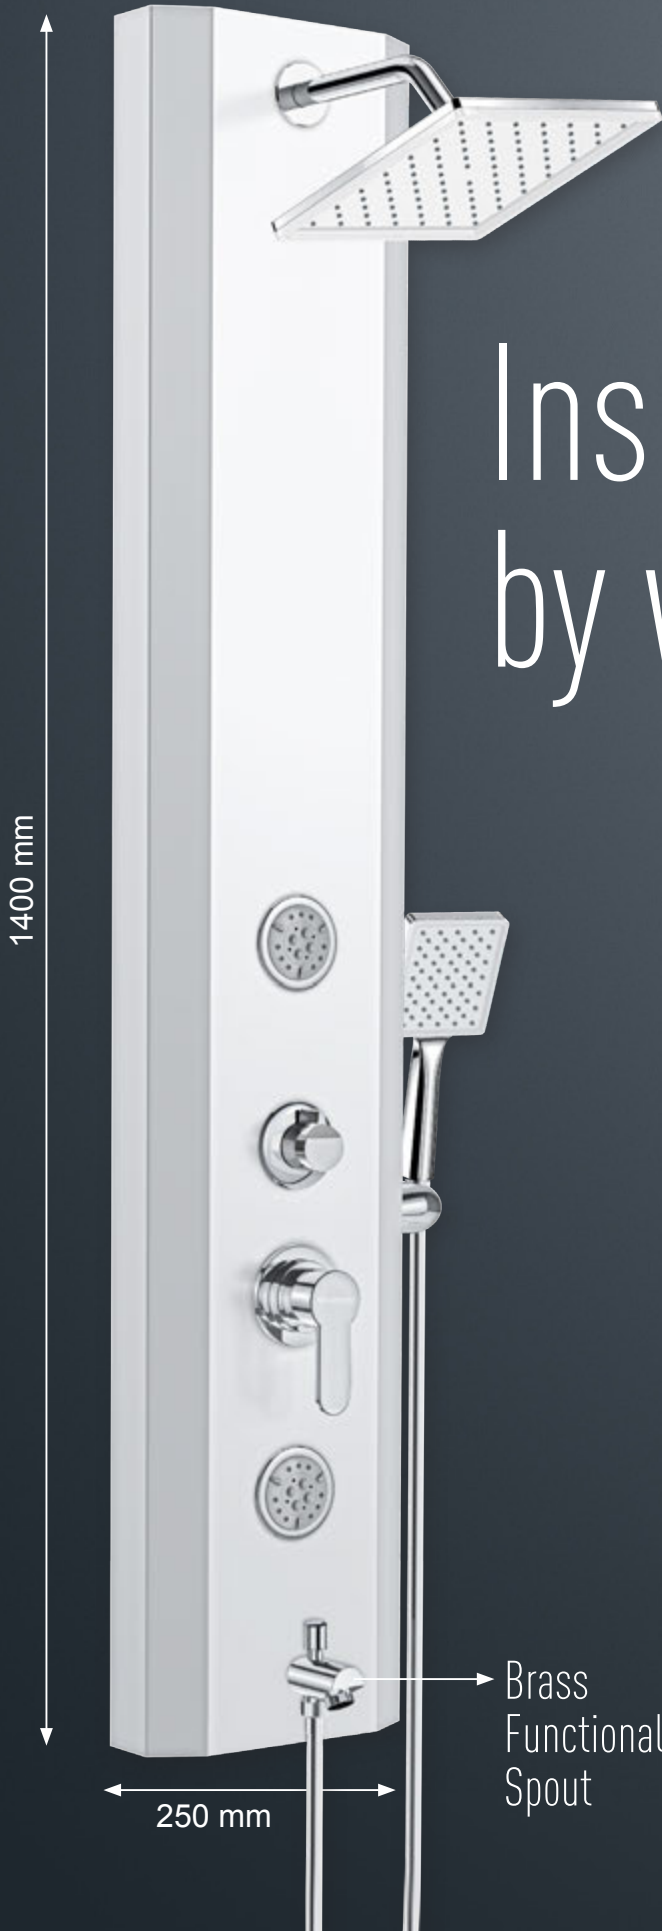

Brass
Functional
Spout

Inspired
by water...