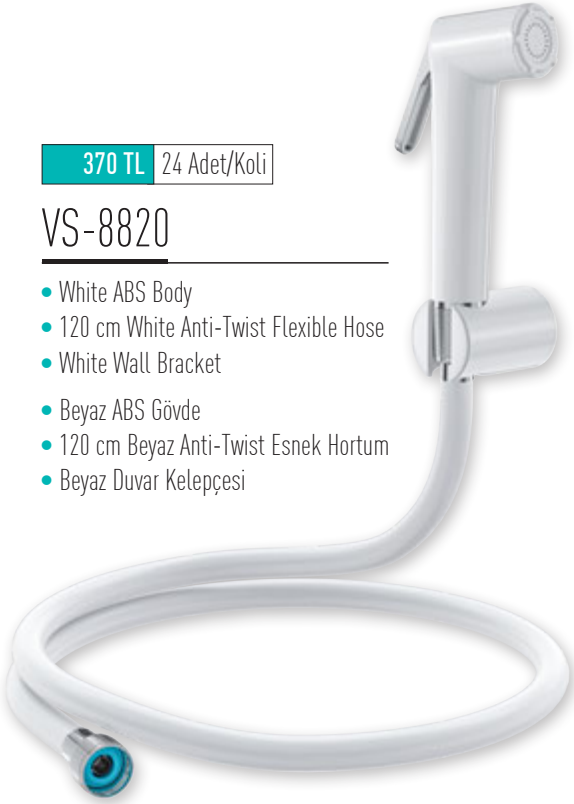

VS-8820

- White ABS Body
- 120 cm White Anti-Twist Flexible Hose
- White Wall Bracket
- Beyaz ABS Gövde
- 120 cm Beyaz Anti-Twist Esnek Hortum
- Beyaz Duvar Kelepçesi

420 TL 24 Adet/Koli

VS-8840

- White / Chrome ABS Body
- 120 cm White Anti-Twist Flexible Hose
- White Wall Bracket
- Beyaz / Krom ABS Gövde
- 120 cm Beyaz Anti-Twist Esnek Hortum
- Beyaz Duvar Kelepçesi