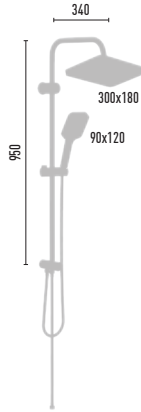

Inspired by water...
**CONCAVE
FACEPLATE
DESIGN**

300x180

The experience
begins at first
glance...