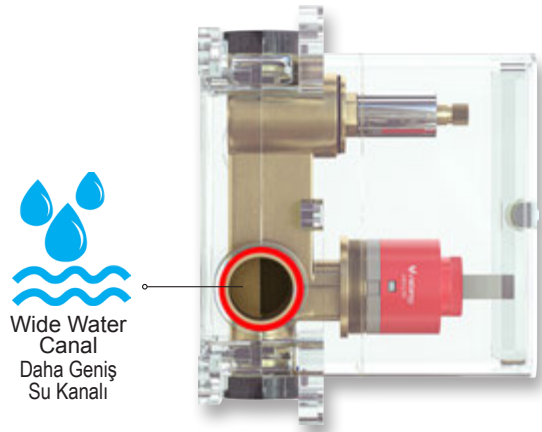

2 Way Noiseproof / Waterproof Easybox for Concealed Shower Mixer

2 Yön Yüksek Verimli Ankastr Düş Bataryası