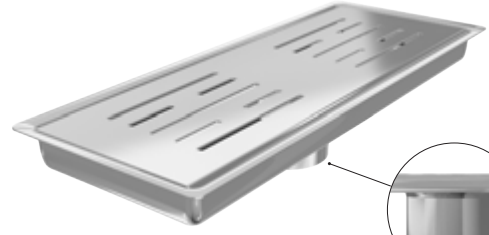

UNIQLINE BASE

50 mm Bottom Outlet
50 mm Alt Çıkış

AISI 304 Body & Grid
AISI 304 Izgara ve Gövde

Code / Kod	Outlet / Çıkış	Length / Uzunluk		TL
VLD-555230	Ø 50	12x30 cm	12	1.425