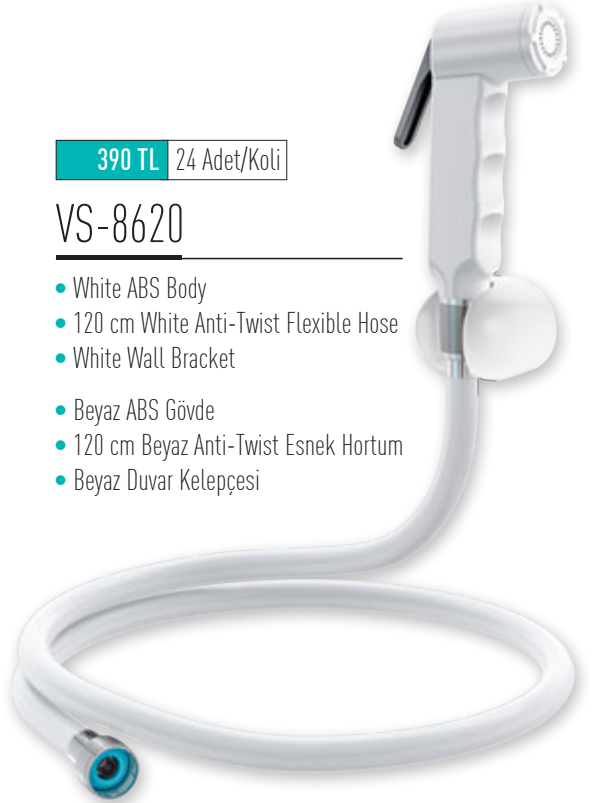

VS-8620

- White ABS Body
- 120 cm White Anti-Twist Flexible Hose
- White Wall Bracket
- Beyaz ABS Gövde
- 120 cm Beyaz Anti-Twist Esnek Hortum
- Beyaz Duvar Kelepçesi