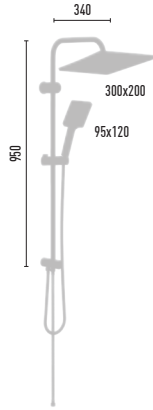

ROYAL GOLD
VS-2693

9.500 TL

8 Adet/Koli

- 60 cm & 150 cm Brass insert, Stainless steel double lock gold shower hose / Gold duş hortumu
- Ø 22 mm High quality stainless steel gold pipe / Duş borusu
- 95x120 mm Hand shower - 3 Functions / El duşu
- 300x200 mm Shower head / Tepe duşu
- PushMode gold neo diverter (5 year guarantee) / Yönlendirici