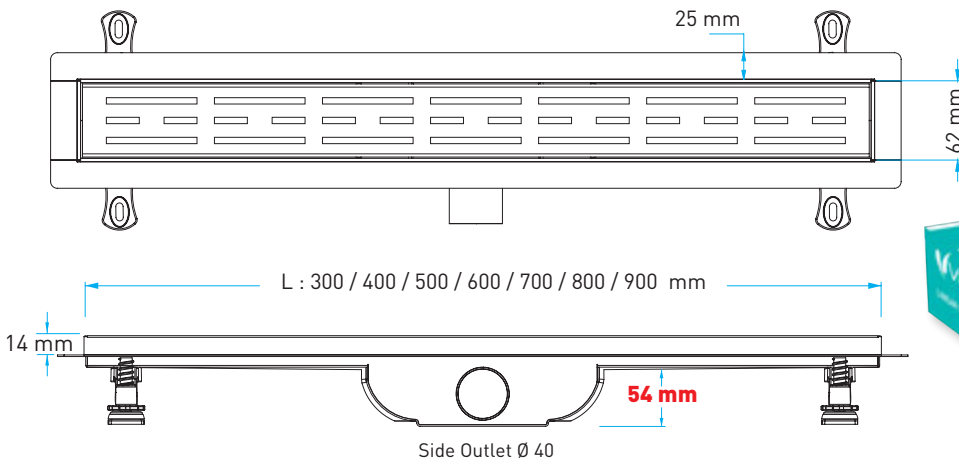

MADE IN Türkiye

You can watch the installation
video of this system on
Youtube Valtemo TV channel.

Ø40-Ø50 adapter included in the box
suitable for installation with Ø50 mm

Kutu içeriğinde bulunan Ø40-Ø50 Adaptör ile
Ø50 mm tesisat montajına uygundur