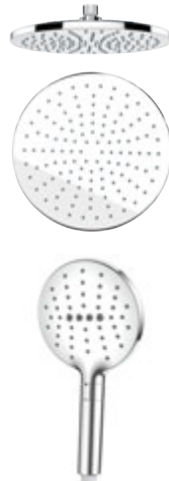

**Ø140
LONGER**

3Jet Function

The new wide chrome surface design gives you more it provides a bigger and more comfortable shower experience.

- SPRAY
- MASSAGE
- SPRAY & MASSAGE

Full Chrome Shower Head

**FULL
CHROME**

BOTEGA CHROME VS-2910

5.700 TL
8 Adet/Koli

- 60 cm & 150 cm Brass nut, NeoFlex chrome shower hose (5 year guarantee) / Duş hortumu
- Ø 22 mm High quality stainless steel chrome pipe / Duş borusu
- Ø 140 mm Hand shower - 3 Functions / El duşu
- Ø 250 mm Shower head / Tepe duşu
- PushMode chrome neo diverter (5 year guarantee) / Yönlendirici